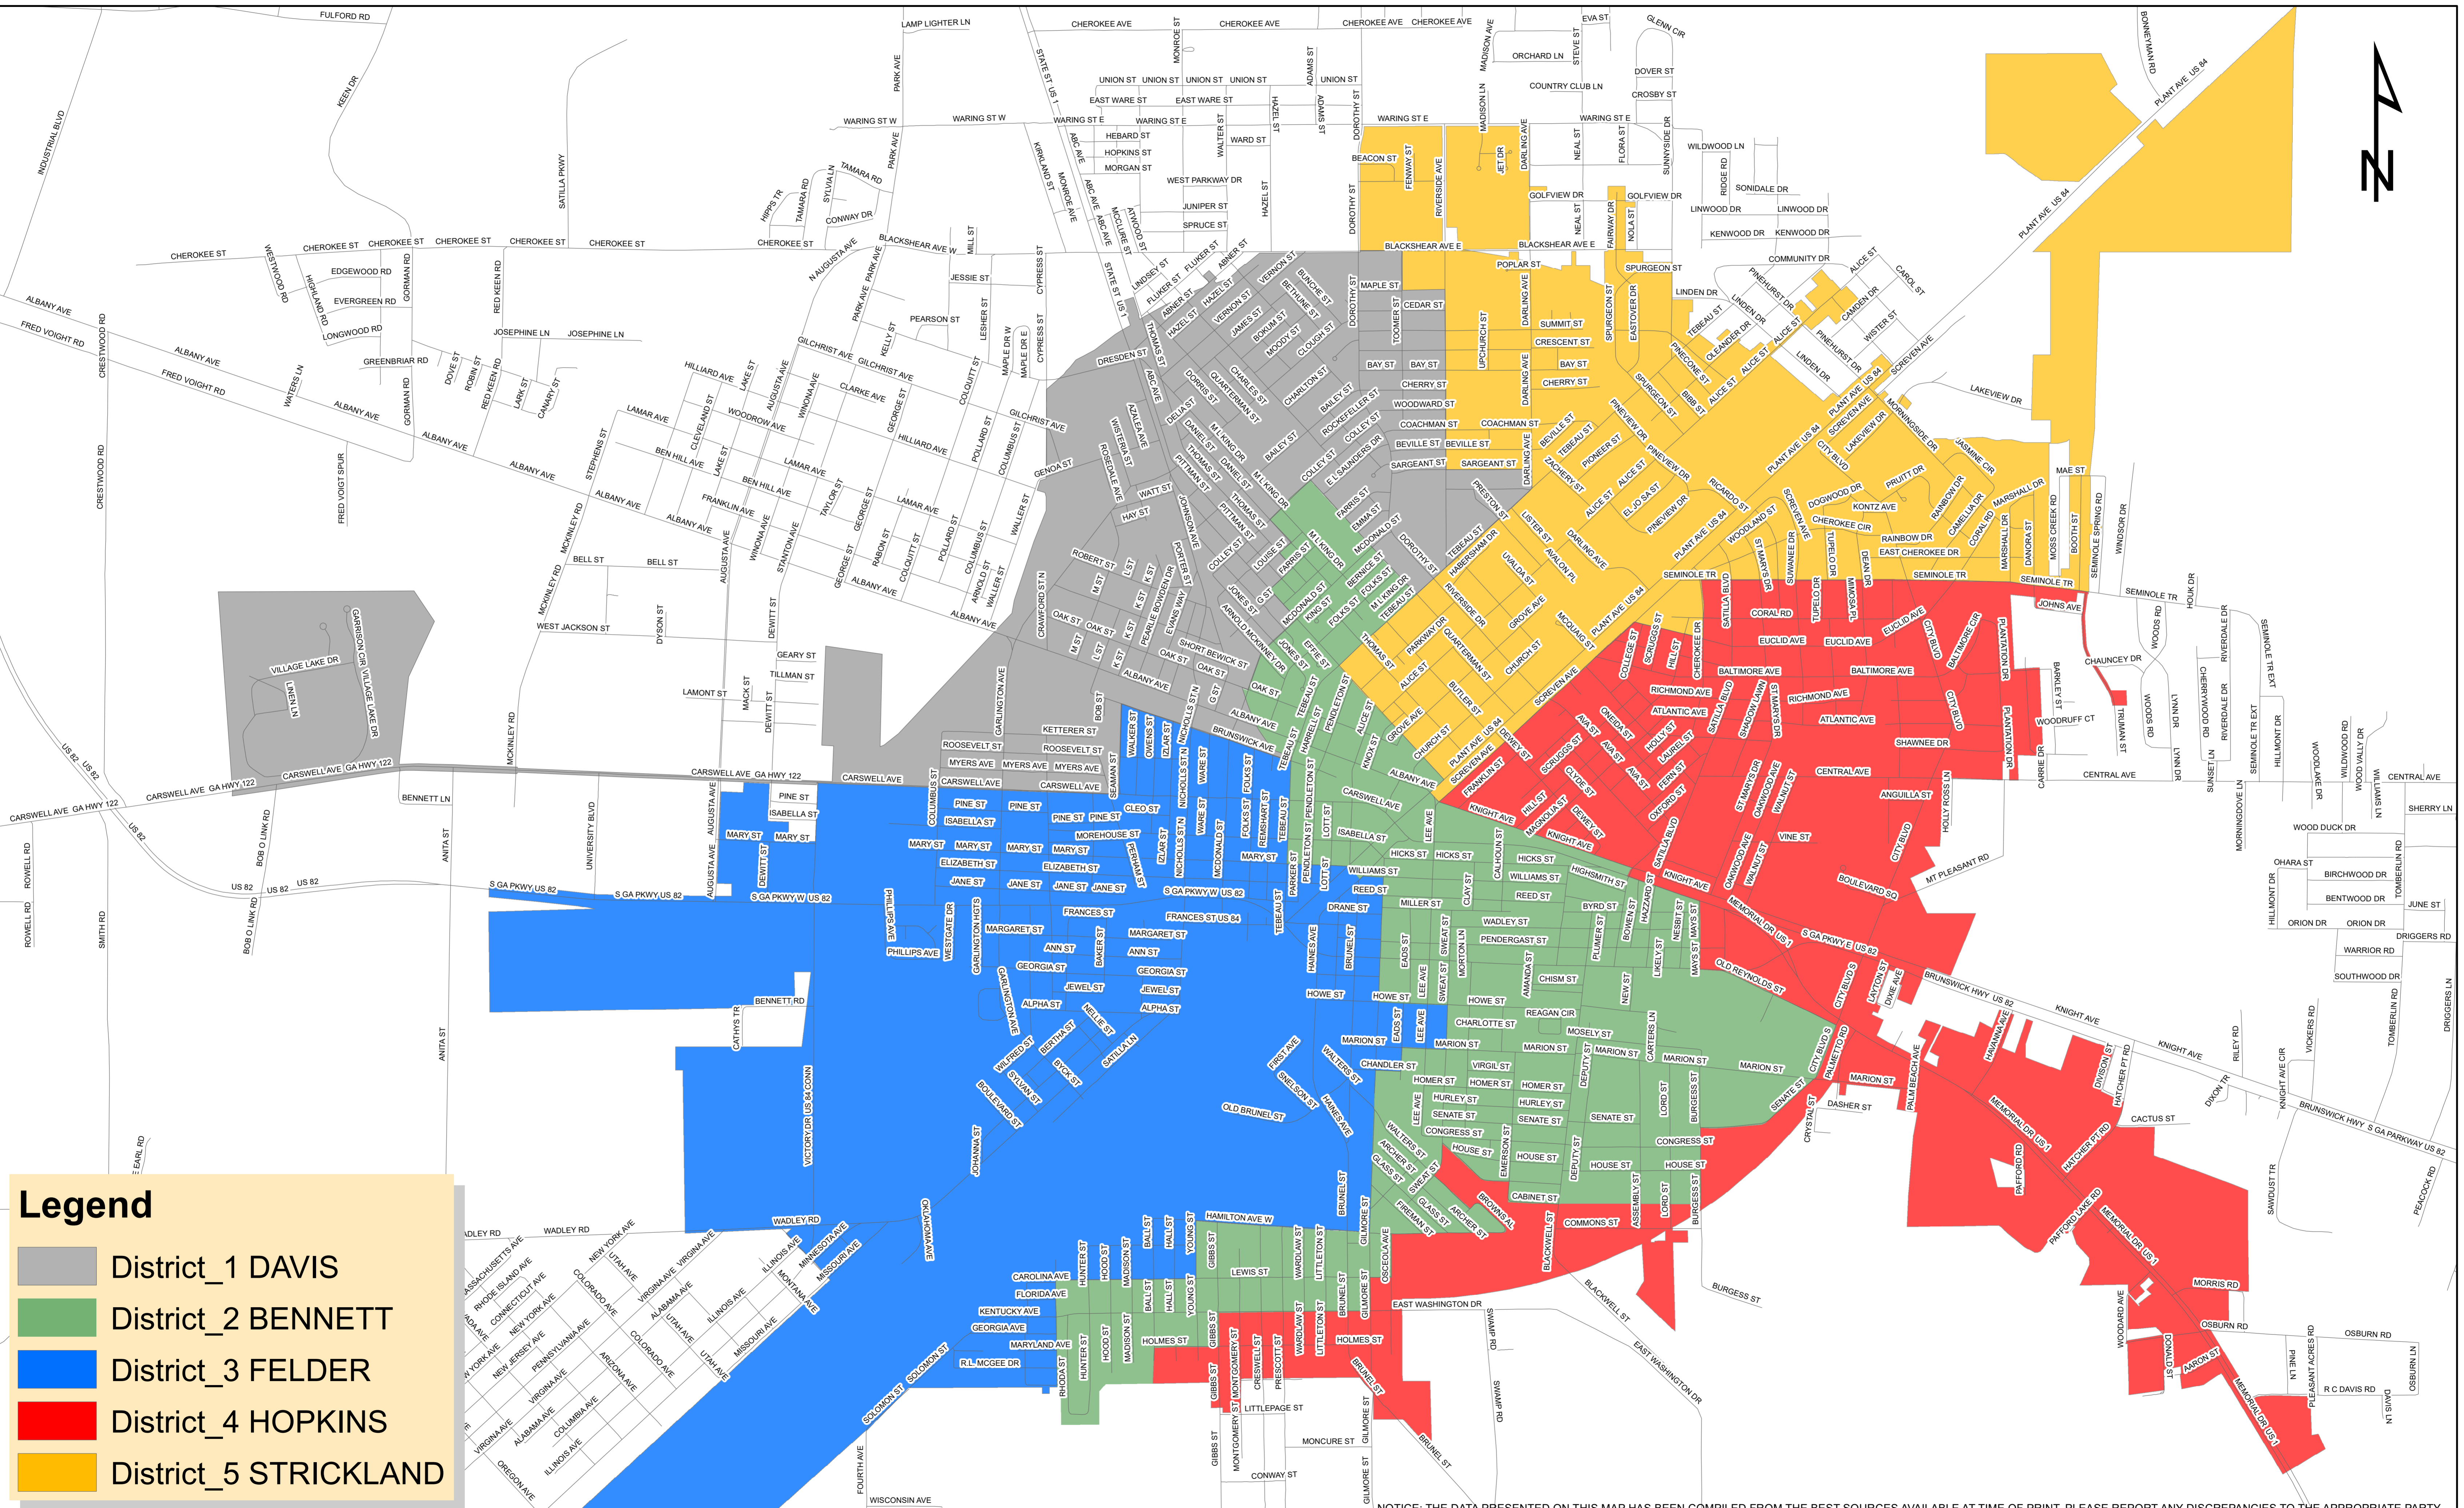

Voting District Map- City of Waycross

Legend

- District_1 DAVIS
- District_2 BENNETT
- District_3 FELDER
- District_4 HOPKINS
- District_5 STRICKLAND

NOTICE: THE DATA PRESENTED ON THIS MAP HAS BEEN COMPILED FROM THE BEST SOURCES AVAILABLE AT TIME OF PRINT. PLEASE REPORT ANY DISCREPANCIES TO THE APPROPRIATE PARTY.